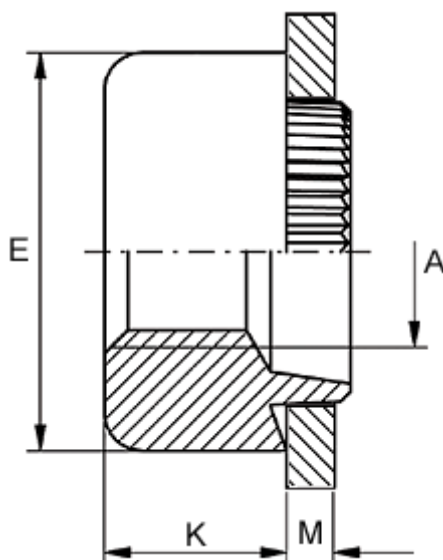

Article number: 12703000035120

Description: KLEE-coil 703 000 035.120

M3,5 Unhardened, zinc-pl. & chr. yellow

Measures

Female thread A	= M3,5
Height K	= 4.0
Outer diameter E	= 10.0
Plate thickness	= 0.8
Recommended bore diameter for extreme load	= 7.0
Recommended bore diameter for normal use	= 7.0